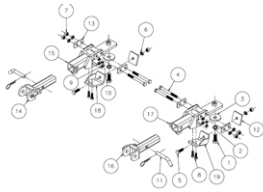

Item# AA1019

MUDFLAPS FRONT 73-C
CHEVY BOWTIE LOGO 12"X
20.5"
PICKUP

MUDFLAPS FRONT 73-C GMC
LOGO 12"X 20.5"
PICKUP

MUDFLAPS FRONT 73-93
DODGE RAM HEAD LOGO 12"X
20.5"
PICKUP

Item# R3154-3

Item# R9160

Item# RR6781