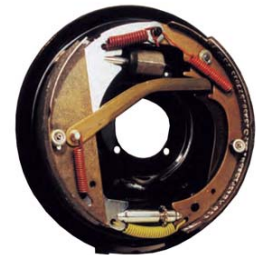

Item# K71-399-00

Item# K71-412-00

Item# K71-426-00

Electric Brake Parts Kit, Contains extra heat shrink caps, magnet retainer lips, wire clips, plugs, wire grommets ad wire

Brake Spring Kit for one Dexter

Brake Spring Kit for one Dexter

Item# K71-434-00

Item# SB4203000

Item# SB4203100

Brake Spring Kit for one Dexter

12 X 2 FREE BACKING W/PARK BRAKE

12 X 2 FREE BACKING W/PARK BRAKE

Item# SBQDK

Item# WH7732

SURGE BRAKE QUICK DISCONNECT KIT

BRASS FITTING 7/16MPT X3/16 INVERTED FLARE NEEDED FOR 10K DISC BRAKE LINE FITTING

Brake Parts