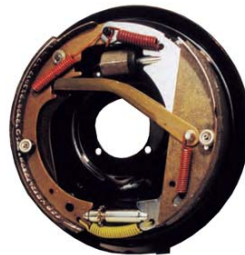

Item# K71-399-00

Item# K71-412-00

Item# K71-426-00

Electric Brake Parts Kit, Contains extra heat shrink caps, magnet retainer lips, wire clips, plugs, wire grommets ad wire

Brake Spring Kit for one Dexter

Brake Spring Kit for one Dexter

Item# K71-434-00

Item# SB4203000

Item# SB4203100

Brake Spring Kit for one Dexter

12 X 2 FREE BACKING W/PARK BRAKE

12 X 2 FREE BACKING W/PARK BRAKE

Item# SBQDK

Item# WH7732

SURGE BRAKE QUICK DISCONNECT KIT

BRASS FITTING 7/16MPT X3/16 INVERTED FLARE NEEDED FOR 10K DISC BRAKE LINE FITTING

Brake Parts