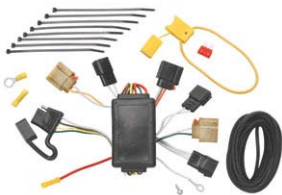

'07 Dodge Caliber

Item# 118431