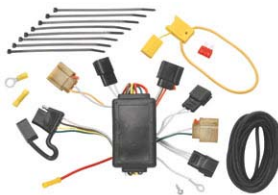

'07 Kia Rondo

Item# 118433