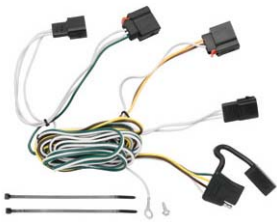

'07 Jeep Grand Cherokee

Item# 118426