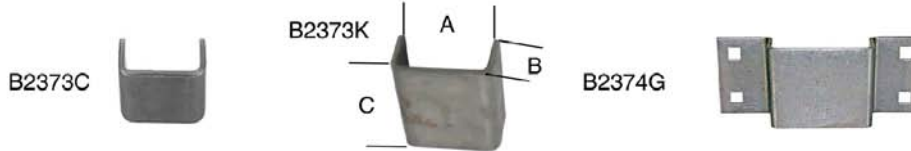

Buyers Pockets

Item Number	Description	Extra Info	A	B	C	D
B2373C	Stake Pocket	Weld-On for 2x4	3.5in	1.75in	4in	Buyers
B2373K	Straight Stake Pocket	Weld-On	3in	1.5in	4in	Buyers
B2374G	Stake Pocket	Bolt-On for 2x4	3in	1.5in	2.5in	Buyers