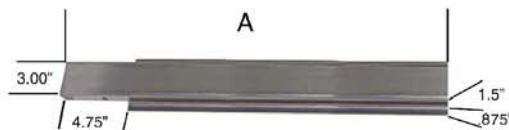

Buyers Stakes

Use With B2373K Only

Item Number	Description	A	B
BSA1447WDNH	Stake Works w/B2373K Only	47in	Buyers